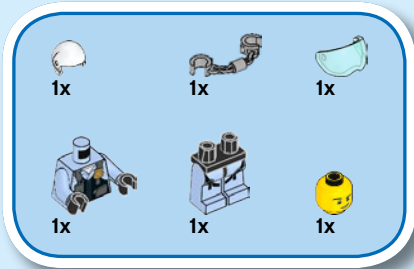

CITY

60206

 **WARNING: CHOKING HAZARD.**
Small parts. Not for children under 3 years.

1

2

3

LEGO.com/apps

Check for compatibility
Vérifier la compatibilité
Comprueba tu compatibilidad