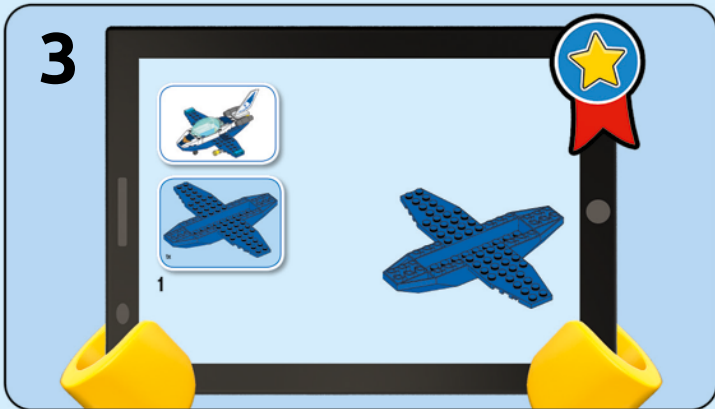

CITY

60206

 **WARNING: CHOKING HAZARD.**
Small parts. Not for children under 3 years.

1

2

3

LEGO.com/apps

Check for compatibility
Vérifier la compatibilité
Comprueba tu compatibilidad