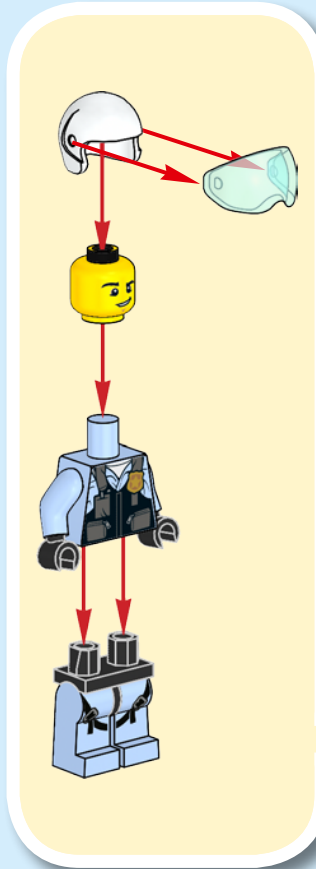

CITY

60206

 **WARNING: CHOKING HAZARD.**
Small parts. Not for children under 3 years.

1

2

3

LEGO.com/apps

Check for compatibility
Vérifier la compatibilité
Comprueba tu compatibilidad